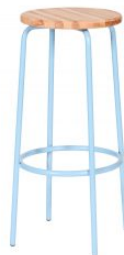

#### OPTION

Chrome frame	£26.00
Bright Chrome Epoxy Frame	£11.00
Non Standard Frame Colour	£11.00

**GM40****FABRIC**

Category 1	£155.00
Category 2	£163.00
Category 3	£171.00
Category 4	£181.00
Category 5	£191.00
Category 6	£228.00
Category 7	£256.00

**DIMENSIONS (MM)**

Seat height	805
Seat width	355
Overall width	440

**OPTION**

Chrome frame	£42.00
Bright Chrome Epoxy Frame	£11.00
Non Standard Frame Colour	£11.00
Button	£12.00
Piping	£15.00

**GM45****FABRIC**

Polished Beech top	£176.00
--------------------	---------

**DIMENSIONS (MM)**

Seat height	800
Seat width	355
Overall width	440

**OPTION**

Chrome frame	£42.00
Bright Chrome Epoxy Frame	£11.00
Non Standard Frame Colour	£11.00